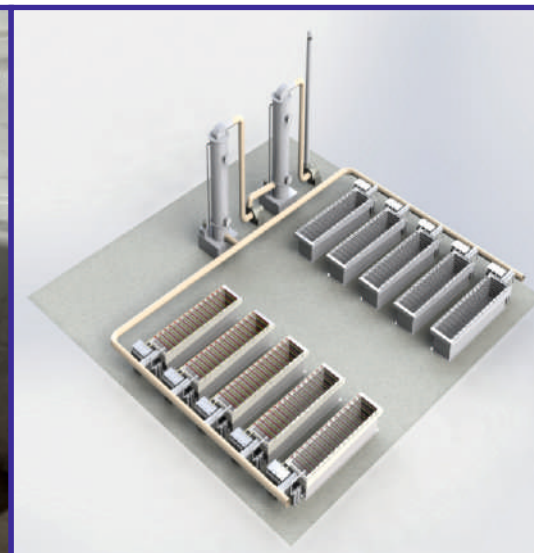

SILVER ELCTROLYSIS PLANT

30KG TO 1000KG

COPPER ELECTROLYSIS PLANT

1 TON TO 1000TON

GOLD REFINERY MACHINE

- ◆ Machine Capacity From 500 Gm Plant To 200kg Plant.
- ◆ Aqua Regia Refining process
- ◆ Refines Old Jewellery / Polishing Dust / Scraps And Gold Waste
- ◆ 100% Recovery of Metal Purity -999+
- ◆ Mateial use PP/ Titanium / Glass
- ◆ Imported Quality Pumps And Other Accessories
- ◆ No Chemical Fumes
- ◆ No Foul Smell
- ◆ Pollution Free
- ◆ Low Maintenance Cost
- ◆ Eco-Friendly Technology
- ◆ Safe And Secure One Man Operated
- ◆ Safe To Install In Jewellery Shop / Office