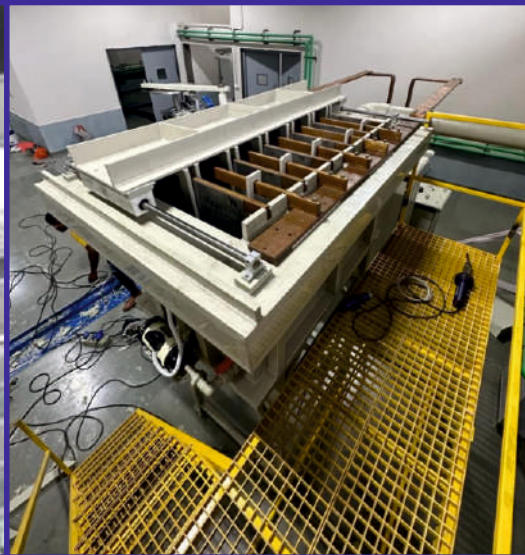

ISHAAN ASSAYFINE INSTRUMENTS

PRECISION PERFECTED

AN ISO 9001:2015 CERTIFIED COMPANY

**Manufacturer of NABL/BIS Approved Refinery Setup
Gold Refining Machines, Silver Refining Machines, Silver electrolysis, Copper Electrolysis
Fire Assaying Laboratory Setup, ETP Plant .**

**All types of Chemical Hood and
Scrubber, Blowers, Titanium Reactor
Melting Furnace.
Trading of All types of Lab accessories.**

www.goldrefineryplant.com

COMAPANY PROFILE

ISHAAN ASSAYFINE was incorporated in **2011** in **AHMEDABAD, GUJARAT, INDIA** as a service provider for scrap and metal refining. Since then, we have advanced in the field and extended our service domain into an absolute refinery unit. Presently, we are placed among the specialist service provider of various precious metals refining such as Gold, Platinum, Rhodium, Silver & Palladium. Refining of precious metals from scraps and alloys is a specialized area, which requires knowledge, technical strength, and handling expertise. We are fully equipped with all these attributes to offer top class metal refining services. A vast pool of talent and quality testing facilities backs us, which enables us in offering qualitative services within a stipulated frame of time. These hallmarks along with our ability to customize these services as per the requirements of our clients have earned us a huge web of clients in India as well as abroad.

SILVER ELCTROLYSIS PLANT

30KG TO 1000KG

COPPER ELECTROLYSIS PLANT

1 TON TO 1000TON

GOLD REFINERY MACHINE

- ◆ Machine Capacity From 500 Gm Plant To 200kg Plant.
- ◆ Aqua Regia Refining process
- ◆ Refines Old Jewellery / Polishing Dust / Scraps And Gold Waste
- ◆ 100% Recovery of Metal Purity -999+
- ◆ Mateial use PP/ Titanium / Glass
- ◆ Imported Quality Pumps And Other Accessories
- ◆ No Chemical Fumes
- ◆ No Foul Smell
- ◆ Pollution Free
- ◆ Low Maintenance Cost
- ◆ Eco-Friendly Technology
- ◆ Safe And Secure One Man Operated
- ◆ Safe To Install In Jewellery Shop / Office